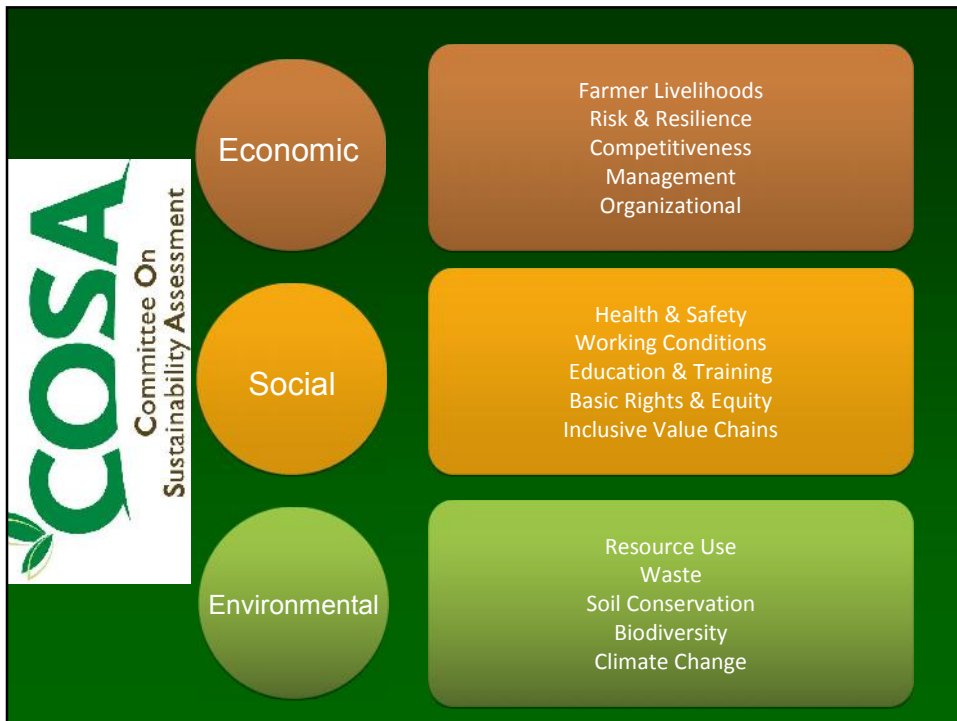

Managing Sustainability

Smart

Results

certification decade

2001

Daniele Giovannucci

Committee On Sustainability Assessment

certification decade

2005

Daniele Giovannucci

Committee On Sustainability Assessment

certification decade

2010

Daniele Giovannucci

Committee On Sustainability Assessment

Where is the tipping point?

2015 est.

COSA basis: International and Normative References

- CITES Convention
- Convention on Biological Diversity
- FAO Rome Declaration on World Food Security
- FAO GAP
- IFC Social and Environmental Policies & Performance Standards
- ILO Core 8 Conventions
- International Covenant on Economic, Social and Cultural Rights
- International Plant Protection Convention
- Millennium Development Goals
- OECD Agri-Environmental Indicators
- OECD Economic Guidelines
- Ramsar Convention on Wetlands
- Rio Declaration
- Stockholm Convention on Persistent Organic Pollutants
- UN Convention to Combat Desertification
- UN Framework Convention on Climate Change
- UN Global Compact
- Universal Declaration of Human Rights
- Winnipeg Principles
- WHO Guidelines for Water Quality
- Etc...

...sustainability comes in many forms
COSA encompasses them...and more

Committee On Sustainability Assessment

who we are

non-profit & volunteer-driven consortium
with great supporters...

Committee On Sustainability Assessment