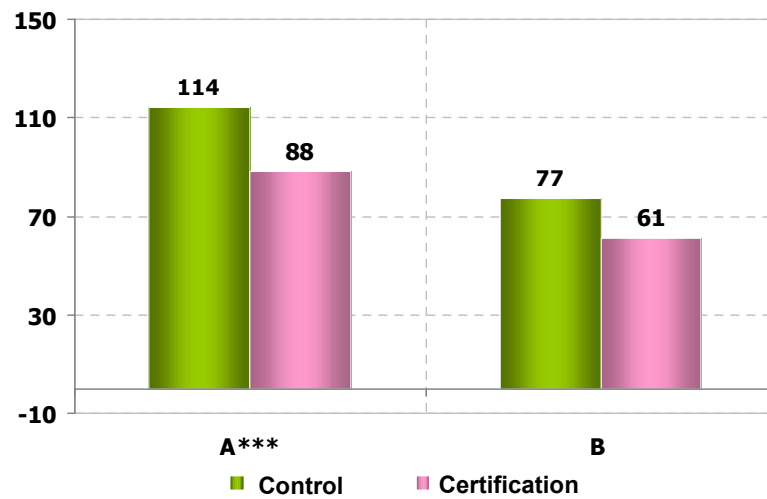

Training in Vietnam (hours & type)

Yields